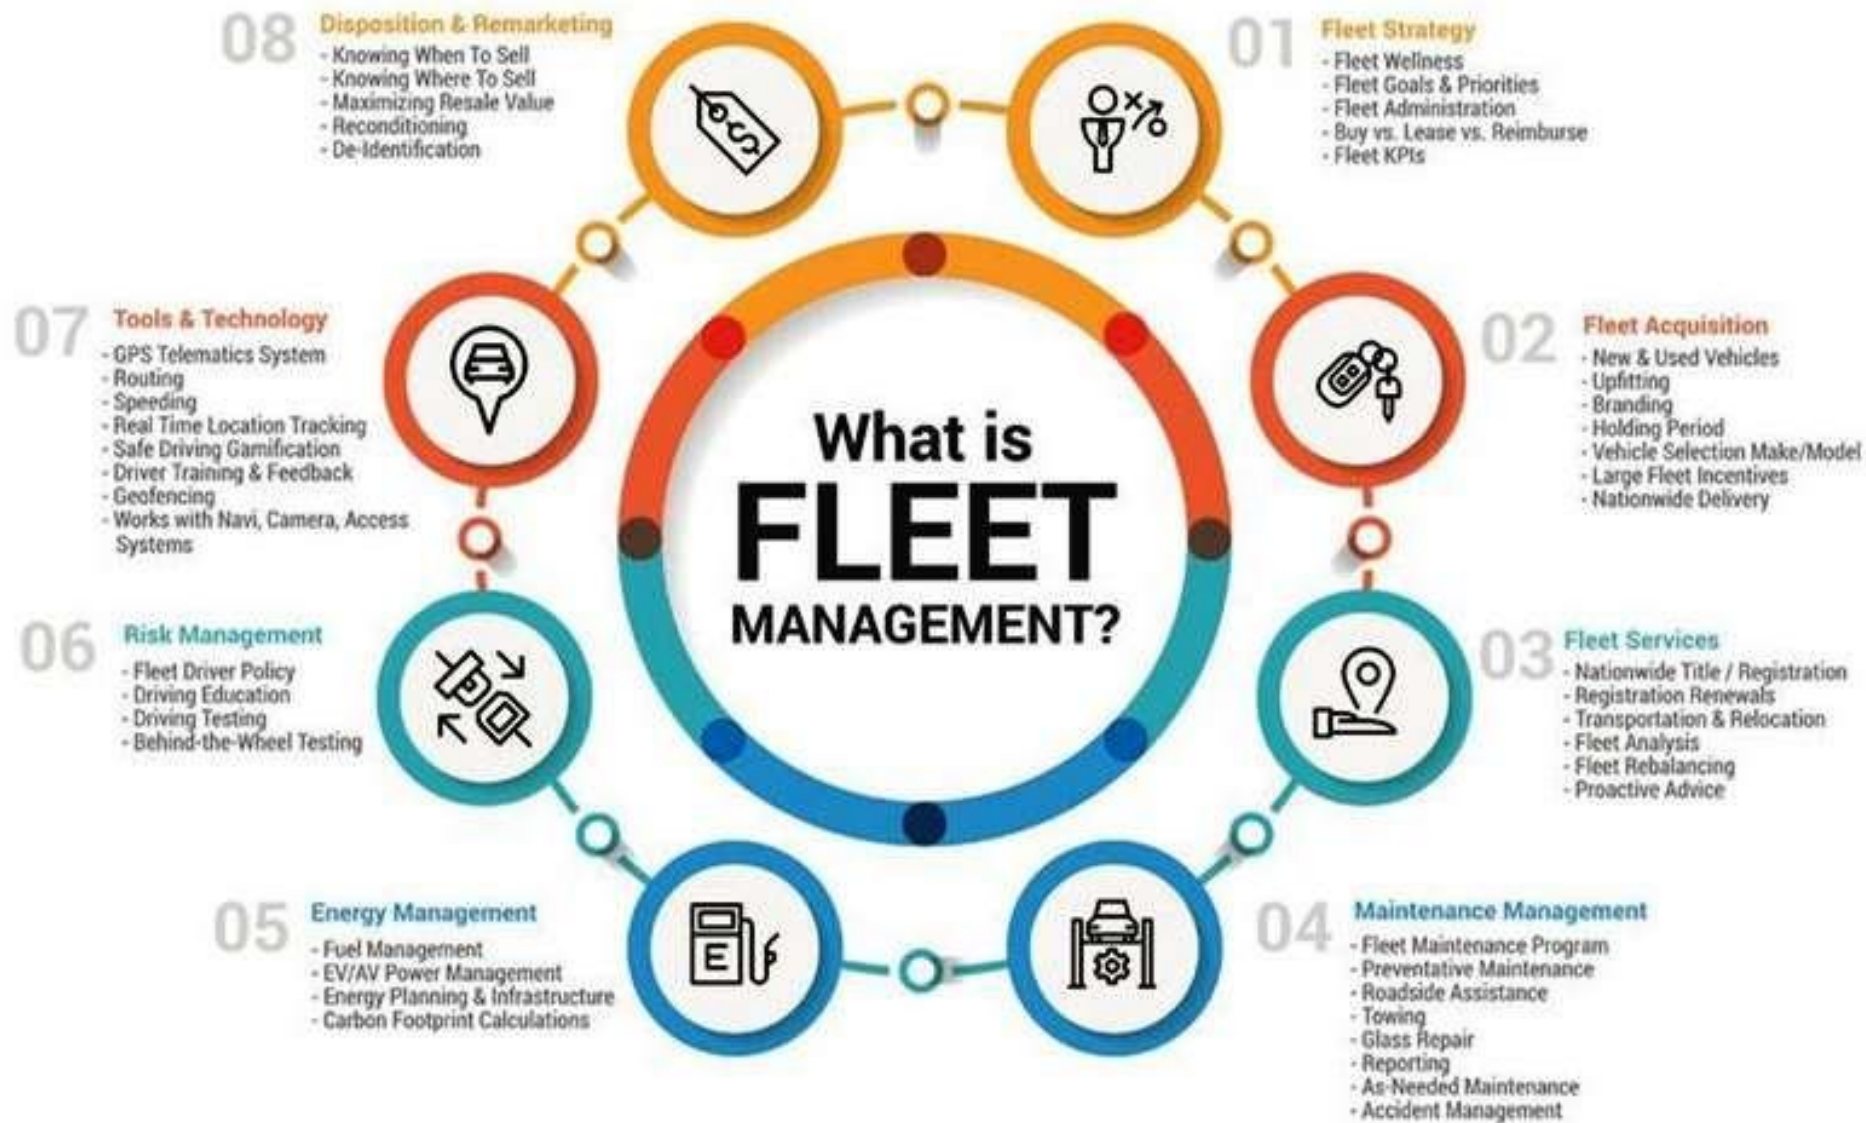

Fleet Management Solutions

Galaxite solutions

Features

- Fleet management:
 - Budget limitations
 - Vehicle access control
- Modular platform collecting data on car driver and fleet
- Full CAN bus connection (J1708, J1939, OBDII J2284)
- Working either stand-alone or as part of our fleet solution
- Modular web based Software

Full features list

- Km reading (CAN bus or pulse odometer)
- Fuel consumption management
- Fault code indication (CAN bus)
- Measurements (CAN bus)
- Automatic refueling
- Off-line data download (at the site or at the home-based station)
- Driver identification (Dallas reader)
- Immobilizer (by Dallas and or keypad)
- Third party interface option
- GPRS data transmission
- (additional to onsite data download)
- GPS (off-line location indicator)
- Basic driver behavior monitoring (usage, behavior)
- TPM Interface (Tire pressure)
- Trip logger
- Excel import/export
- Data down-load report
- Vehicle Trip/usage
- Tire pressure report

Vehicle & Driver Allocation

Reports

GPS Tracking

Location-based service (LBS)

Dashboard

Maintenance History

- Reports →
- Status
- drivers
- Cars
- Speeds
- Alerts
- Participants
- debits/Credits
- Maintenance History