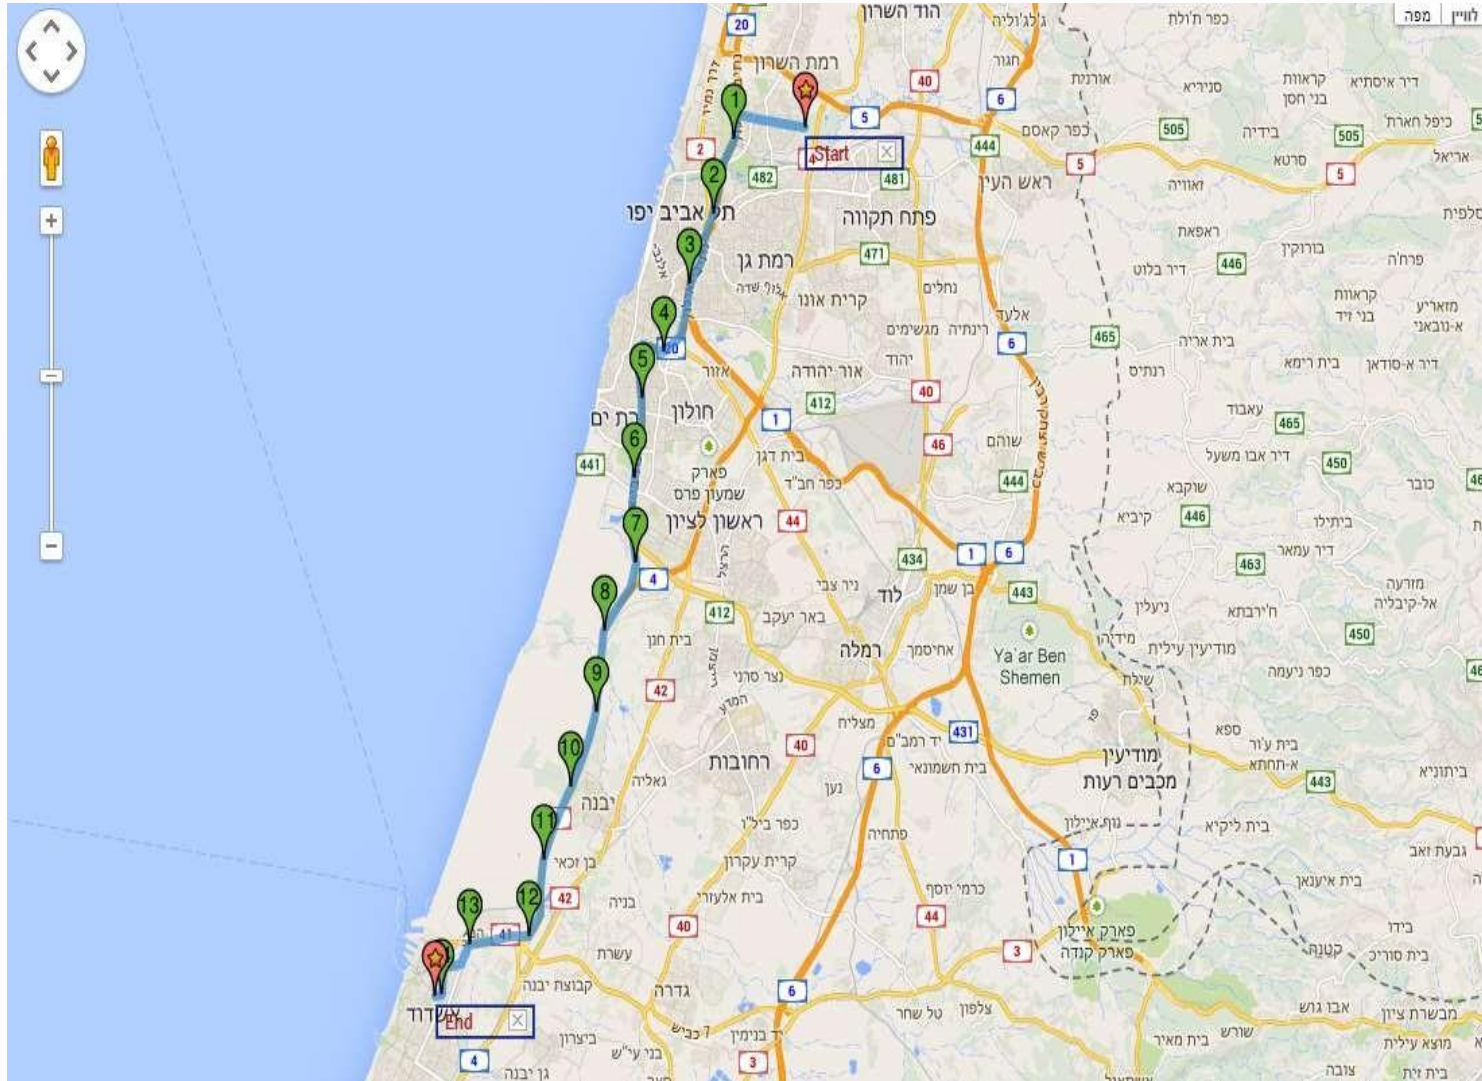

Web interface vehicle route on the map