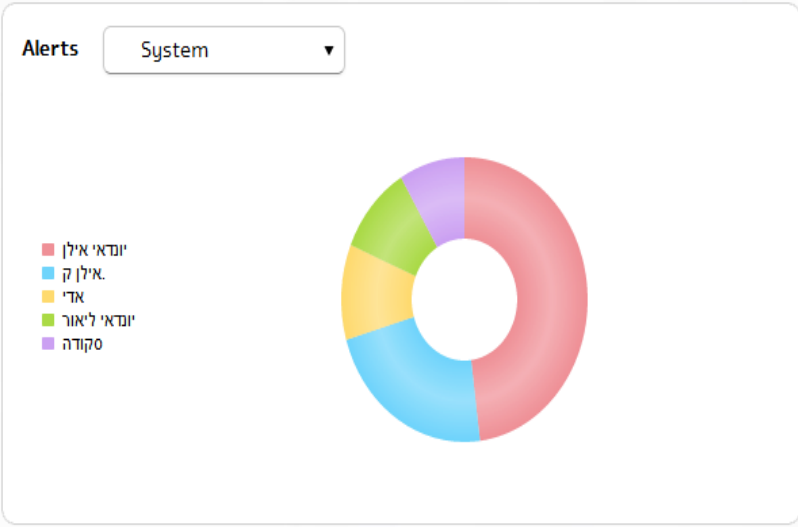

Full features list

- Km reading (CAN bus or pulse odometer)
- Fuel consumption management
- Fault code indication (CAN bus)
- Measurements (CAN bus)
- Automatic refueling
- Off-line data download (at the site or at the home-based station)
- Driver identification (Dallas reader)
- Immobilizer (by Dallas and or keypad)
- Third party interface option
- GPRS data transmission
- (additional to onsite data download)
- GPS (off-line location indicator)
- Basic driver behavior monitoring (usage, behavior)
- TPM Interface (Tire pressure)
- Trip logger
- Excel import/export
- Data down-load report
- Vehicle Trip/usage
- Tire pressure report

Vehicle & Driver Allocation

Reports

GPS Tracking

Location-based service (LBS)

Dashboard

Maintenance History

- Reports →
- Status
- drivers
- Cars
- Speeds
- Alerts
- Participants
- debits/Credits
- Maintenance History

Car Name	Date	Odometer	Cost	Maintenance type	Remarks
<div style="background-color: #f2f2f2; padding: 5px;"> ⌵ רחמן </div>					
▶ משה					Add maintenance visit
▶ שלמה		115566			Add maintenance visit
▶ סקודה		1341			Add maintenance visit
▶ יונדאי אילן		42063			Add maintenance visit
▶ נתן		49974			Add maintenance visit
▶ בדיקות משה		1000			Add maintenance visit
▶ מיטובישי רפי		55302			Add maintenance visit
▶ יונדאי ליאור		23347			Add maintenance visit
▶ דני					Add maintenance visit
▶ מאיר					Add maintenance visit
▶ Moshie					Add maintenance visit
▶ Boss					Add maintenance visit
<div style="background-color: #f2f2f2; padding: 5px;"> ⌵ תחזוקה </div>					
▶ אולג					Add maintenance visit
<div style="background-color: #f2f2f2; padding: 5px;"> ⌵ תמיכה </div>					
▶ יונדאי					Add maintenance visit
▶ פיגו					Add maintenance visit