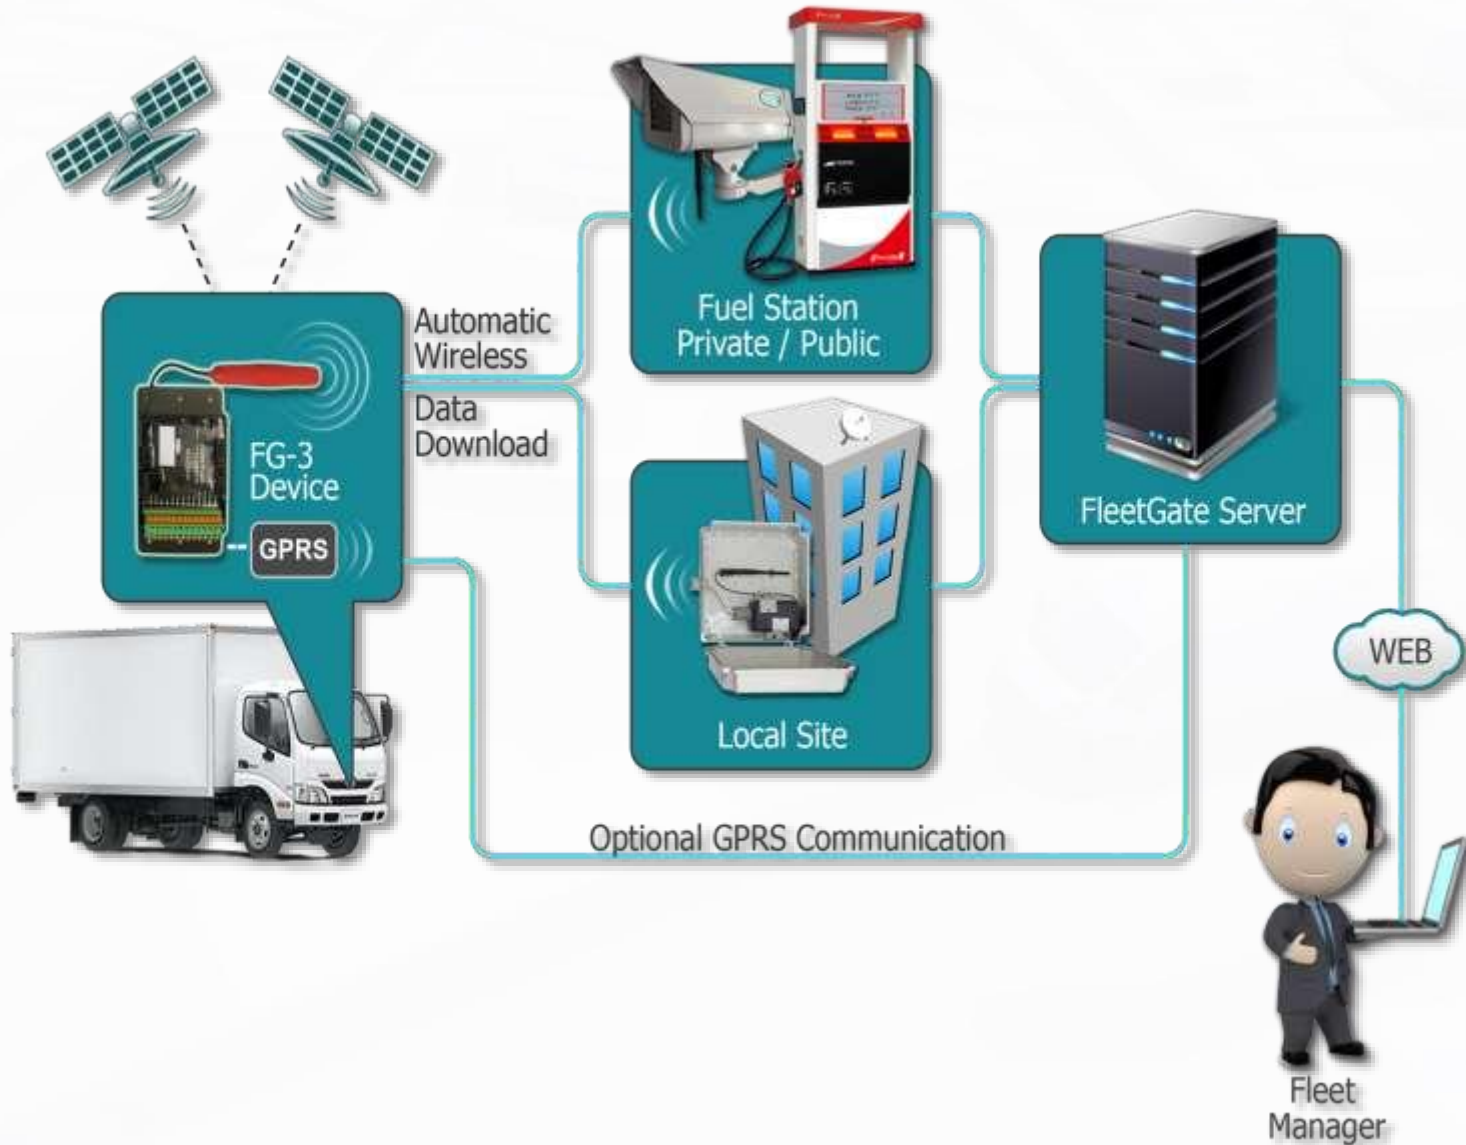

Fleet Management Solutions

Galaxite solutions

Features

- Fleet management:
 - Budget limitations
 - Vehicle access control
- Modular platform collecting data on car driver and fleet
- Full CAN bus connection (J1708, J1939, OBDII J2284)
- Working either stand-alone or as part of our fleet solution
- Modular web based Software

Full features list

- Km reading (CAN bus or pulse odometer)
- Fuel consumption management
- Fault code indication (CAN bus)
- Measurements (CAN bus)
- Automatic refueling
- Off-line data download (at the site or at the home-based station)
- Driver identification (Dallas reader)
- Immobilizer (by Dallas and or keypad)
- Third party interface option
- GPRS data transmission
- (additional to onsite data download)
- GPS (off-line location indicator)
- Basic driver behavior monitoring (usage, behavior)
- TPM Interface (Tire pressure)
- Trip logger
- Excel import/export
- Data down-load report
- Vehicle Trip/usage
- Tire pressure report

Web interface vehicle route on the map

Accident & Infringement

Registration/Renewal

Insurance Details

Vehicle Documents

Fuel Management

Service & Repairing

Notification & Alert System

Vehicle & Driver Allocation

Reports

GPS Tracking

Location-based service (LBS)

Dashboard

Maintenance History

- Reports →
- Status
- drivers
- Cars
- Speeds
- Alerts
- Participants
- debits/Credits
- Maintenance History