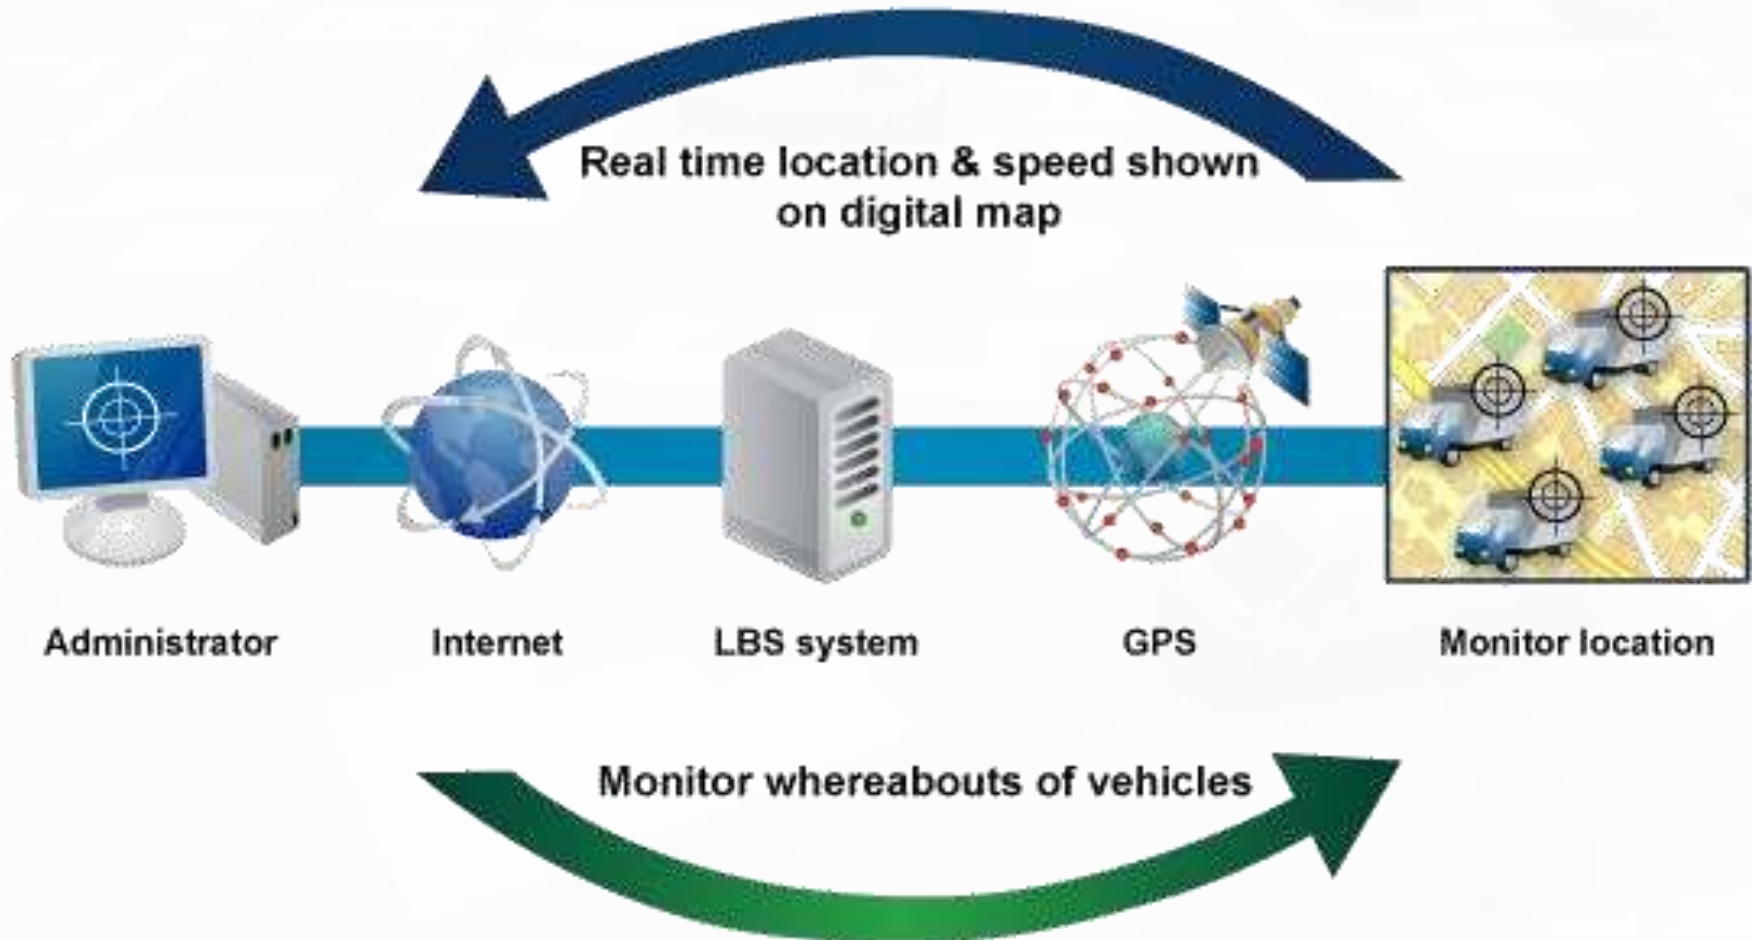

Fleet Management Solutions

Galaxite solutions

Features

- Fleet management:
 - Budget limitations
 - Vehicle access control
- Modular platform collecting data on car driver and fleet
- Full CAN bus connection (J1708, J1939, OBDII J2284)
- Working either stand-alone or as part of our fleet solution
- Modular web based Software

Full features list

- Km reading (CAN bus or pulse odometer)
- Fuel consumption management
- Fault code indication (CAN bus)
- Measurements (CAN bus)
- Automatic refueling
- Off-line data download (at the site or at the home-based station)
- Driver identification (Dallas reader)
- Immobilizer (by Dallas and or keypad)
- Third party interface option
- GPRS data transmission
- (additional to onsite data download)
- GPS (off-line location indicator)
- Basic driver behavior monitoring (usage, behavior)
- TPM Interface (Tire pressure)
- Trip logger
- Excel import/export
- Data down-load report
- Vehicle Trip/usage
- Tire pressure report

Web interface vehicle route on the map

Accident & Infringement

Registration/Renewal

Insurance Details

Vehicle Documents

Fuel Management

Service & Repairing

Notification & Alert System

Vehicle & Driver Allocation

Reports

GPS Tracking

Location-based service (LBS)

Dashboard

Maintenance History

- Reports →
- Status
- drivers
- Cars
- Speeds
- Alerts
- Participants
- debits/Credits
- Maintenance History